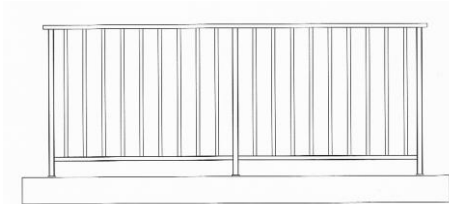

WOODVILLE CONSTRUCTIONS

60 Series Aluminium Balustrading

Our "60 Series" Aluminium Balustrading combines sleek modern smooth lines available in a variety of infill options to suit your required project. Made from high strength, durable and long lasting extruded aluminium, it is chromate treated prior to being powdercoated in large range of colours.

Infill Options

Glass (Full)

Picket (Full)

Stainless Wire Rope

Glass (Mid Rail)

Picket (Mid Rail)

Cast Panels & Pickets

Custom Lasercut Panels