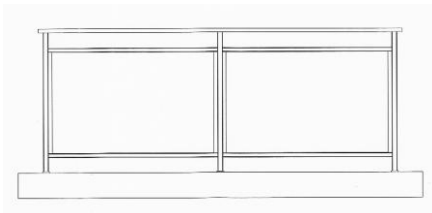

Infill Options

Glass (Full)

Picket (Full)

Stainless Wire Rope

Glass (Mid Rail)

Picket (Mid Rail)

Cast Panels & Pickets

Custom Lasercut Panels