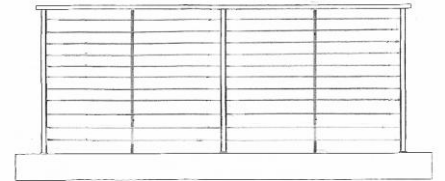

WOODVILLE CONSTRUCTIONS

60 Series Aluminium Balustrading

Our "60 Series" Aluminium Balustrading combines sleek modern smooth lines available in a variety of infill options to suit your required project. Made from high strength, durable and long lasting extruded aluminium, it is chromate treated prior to being powdercoated in large range of colours.

Infill Options

Glass (Full)

Picket (Full)

Stainless Wire Rope

Glass (Mid Rail)

Picket (Mid Rail)

Cast Panels & Pickets

Custom Lasercut Panels